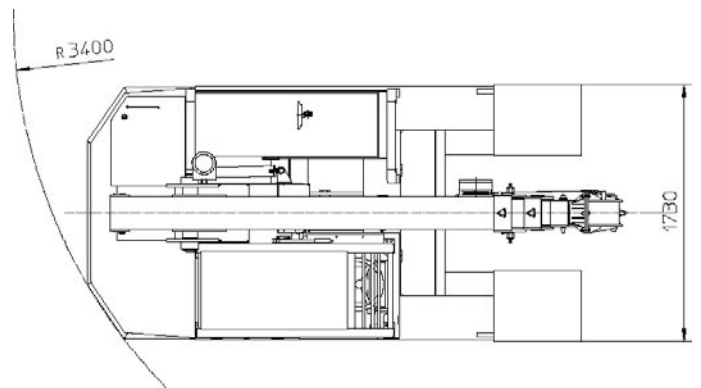

mm

Valla S.p.A.

Via Piacenza, 45 - 29010 Calendasco - Piacenza - ITALIA
Tel. 0039 0523 762025 - 762004 - Fax 0039 0523 760531
Internet: www.valla.com - email: info@valla.com