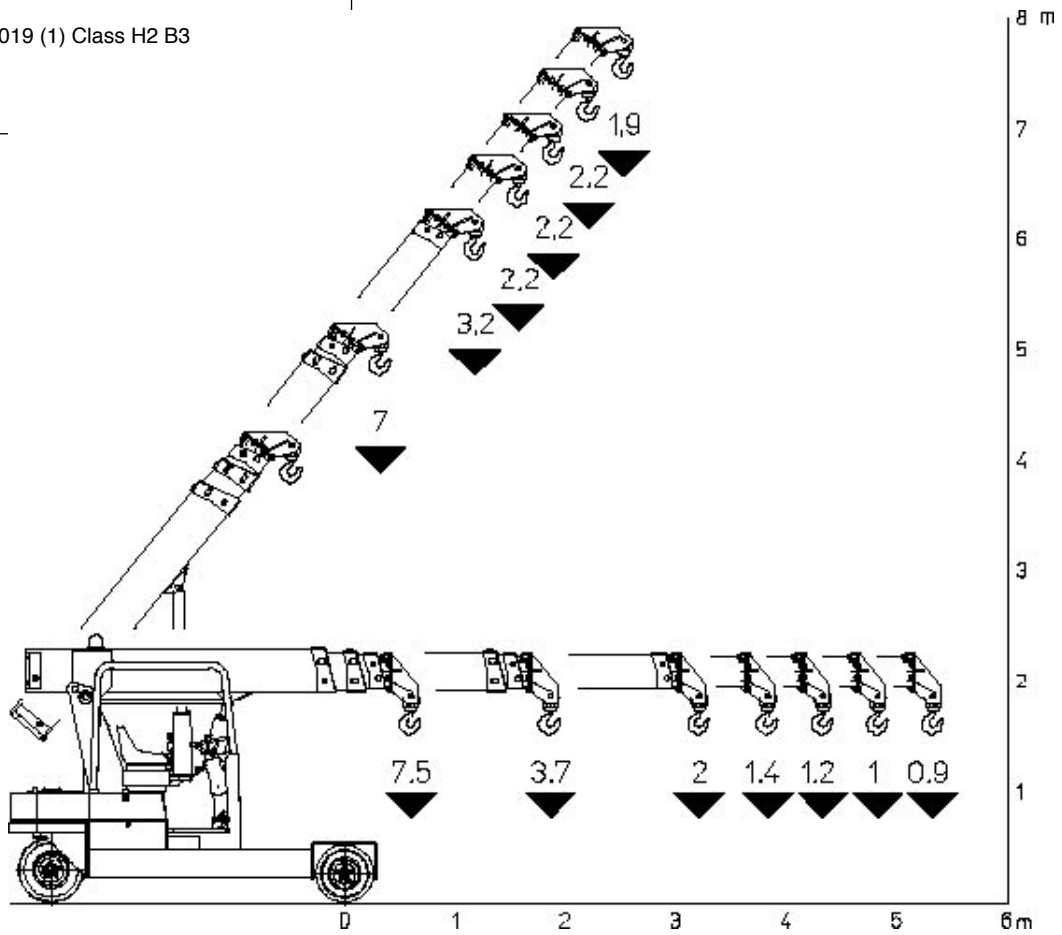

The crane complies with following international standards:

- I.S.P.E.S.L.
- DIN 15018 (1,3) - 15019 (1) Class H2 B3
- ANSI - 1994
- 98/37/CE
- 89/336/CEE

VALLA MODEL 75 E