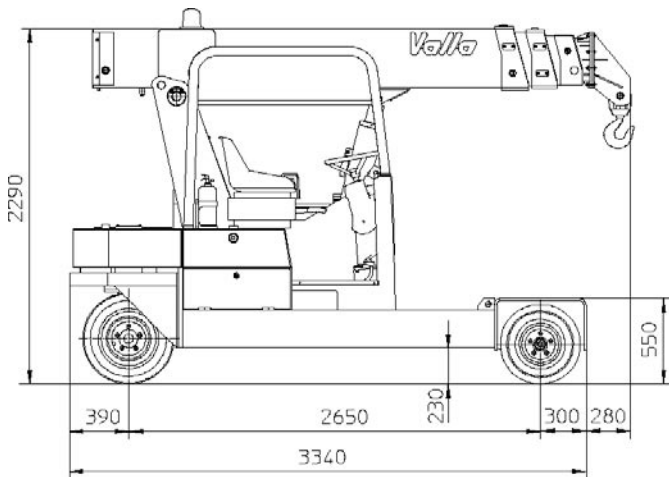

mm

Valla S.p.A.

Via Piacenza, 45 - 29010 Calendasco - Piacenza - ITALIA
Tel. 0039 0523 762025 - 762004 - Fax 0039 0523 760531
Internet: www.valla.com - email: info@valla.com