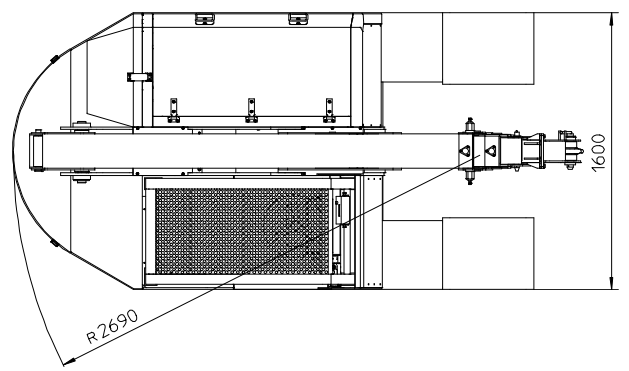

mm

Valla S.p.A.

Via Piacenza, 45 - 29010 Calendasco - Piacenza - ITALIA
Tel. 0039 0523 762025 - 762004 - Fax 0039 0523 760531
Internet: www.valla.com - email: info@valla.com