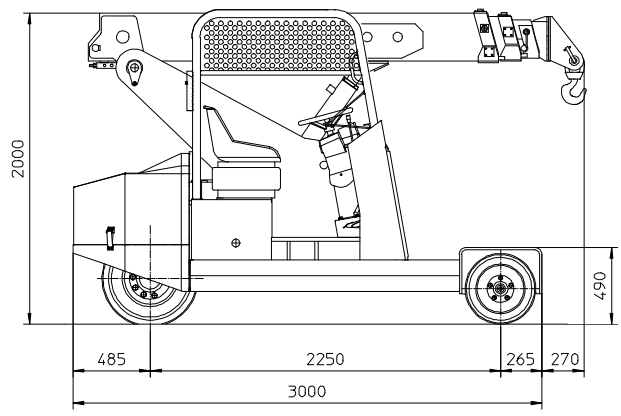

mm

Valla S.p.A.

Via Piacenza, 45 - 29010 Calendasco - Piacenza - ITALIA
Tel. 0039 0523 762025 - 762004 - Fax 0039 0523 760531
Internet: www.valla.com - email: info@valla.com