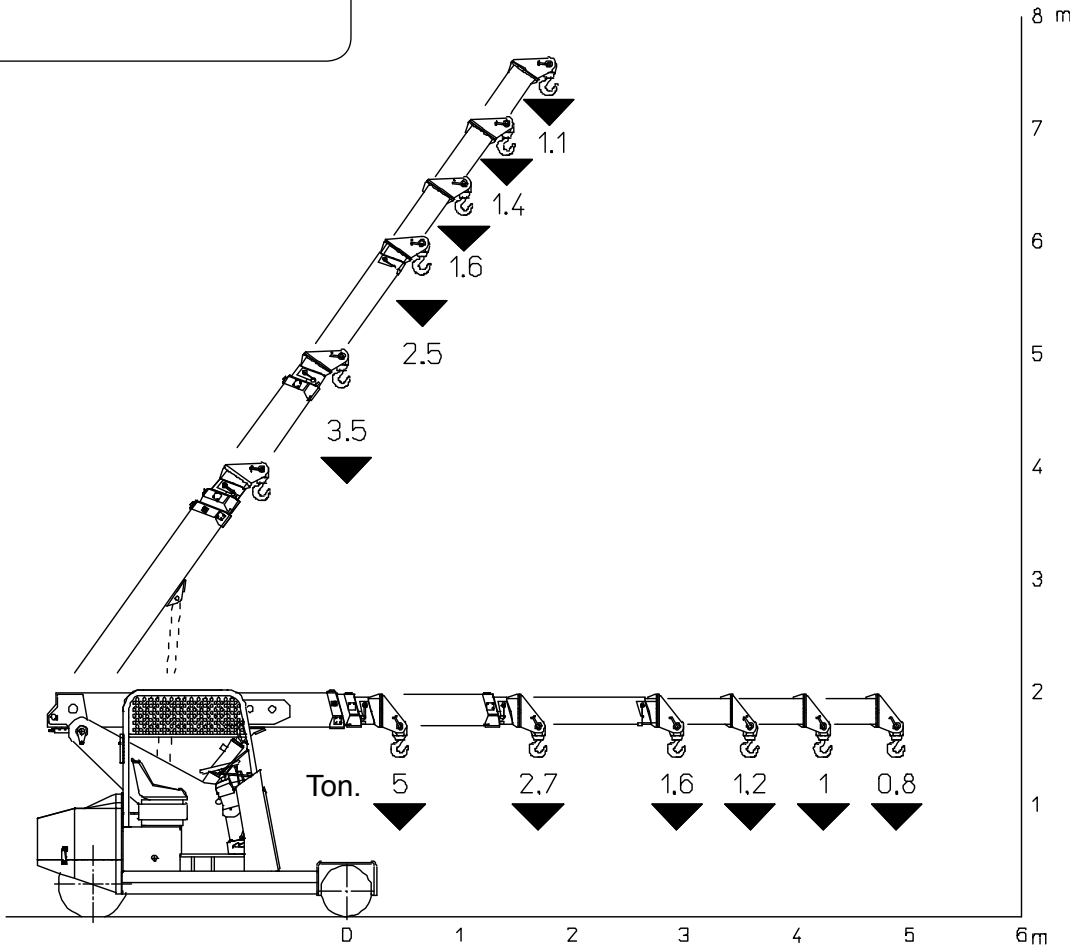

The crane complies with following international standards:
- I.S.P.E.S.L.
- DIN 15018 (1,3) - 15019 (1) class H 2 B3
- ANSI - 1994
- 98/37/CE
- 89/336/CEE

VALLA MODEL 50 E