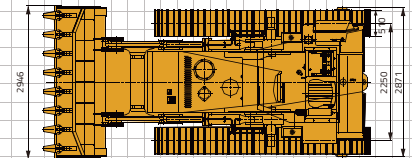

CRAWLER LOADER ZY65C

ZOOMLION

CRAWLER LOADER ZY65C

	Items	Units	ZY65C	ZY65C-6
Basic Technical Data	Operating Weight (common /steel slag bucket)	kg	31300/31500	31200/31400
	Length (common /steel slag bucket)	mm	6540/6432	6540/6432
	Width (common /steel slag bucket)	mm	2936/2946	2936/2946
	Height (to top of cab)	mm	3505	3505
	Max. Pry-out Force	kN	183	183
	Max. Penetration Force	kN	252	252
	Max. Drawbar Pull	kN	470	470
	Forward Speed (I/II/III)	km/h	0-3.5/6.4/11.2	0-3.5/6.4/11.2
	Reverse Speed (I/II/III)	km/h	0-4.2/7.7/13.2	0-4.2/7.7/13.2
Engine	Manufacturer	/	CUMMINS	CUMMINS
	Model	/	NT85-C280	QSNT-C261530
	Displacement	L	14	14
	Rated Speed	r/min	1850	1900
	Rated Power	kW	183	195
	Fuel Consumption Rate	g/kW·h	≤227	≤203
	Emission Standard	/	EU Stage II	EU Stage IIIA
Undercarriage	Width of Track Shoe	mm	510	510
	Pitch	mm	216	216
	Track Gauge	mm	2250	2250
	Length of Track On Ground	mm	3050	3050
	Ground Clearance	mm	445	445
	Grouser Height	mm	26.5	26.5
	Track Pad Type	/	triple-grouser	triple-grouser
	Number of Track Shoes (per side)	piece	41	41
	Number of Track Roller (per side)	piece	7	7
Working Device	Common Bucket Capacity	m ³	3.2	3.2
	Steel slag Bucket Capacity	m ³	2.6	2.6
	Rated Load Capacity	kg	6500	6500
	Digging Depth	mm	145	145
	Max. Back-tilting Angle (bucket on ground)	°	47	47
	Max. Back-tilting Angle (bucket at mix. lifting position)	°	53	53
	Dumping Angle	°	45	45
	Dumping Height (common bucket)	mm	3090	3080
	Dumping Height (steel slag bucket)	mm	3166	3156
	Dumping Reach at Max. Height (common bucket)	mm	1516	1516
Dumping Reach at Max. Height (steel slag bucket)	mm	1440	1440	