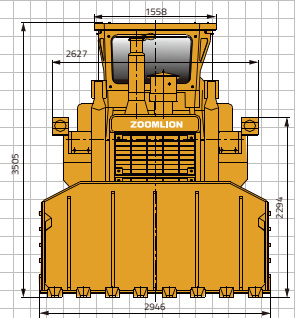

CRAWLER LOADER ZY65C

ZOOMLION

CRAWLER LOADER ZY65C

	Items	Units	ZY65C	ZY65C-6
Basic Technical Data	Operating Weight (common /steel slag bucket)	kg	31300/31500	31200/31400
	Length (common /steel slag bucket)	mm	6540/6432	6540/6432
	Width (common /steel slag bucket)	mm	2936/2946	2936/2946
	Height (to top of cab)	mm	3505	3505
	Max. Pry-out Force	kN	183	183
	Max. Penetration Force	kN	252	252
	Max. Drawbar Pull	kN	470	470
	Forward Speed (I/II/III)	km/h	0-3.5/6.4/11.2	0-3.5/6.4/11.2
	Reverse Speed (I/II/III)	km/h	0-4.2/7.7/13.2	0-4.2/7.7/13.2
Engine	Manufacturer	/	CUMMINS	CUMMINS
	Model	/	NT85-C280	QSNT-C261530
	Displacement	L	14	14
	Rated Speed	r/min	1850	1900
	Rated Power	kW	183	195
	Fuel Consumption Rate	g/kW·h	≤227	≤203
	Emission Standard	/	EU Stage II	EU Stage IIIA
Undercarriage	Width of Track Shoe	mm	510	510
	Pitch	mm	216	216
	Track Gauge	mm	2250	2250
	Length of Track On Ground	mm	3050	3050
	Ground Clearance	mm	445	445
	Grouser Height	mm	26.5	26.5
	Track Pad Type	/	triple-grouser	triple-grouser
	Number of Track Shoes (per side)	piece	41	41
	Number of Track Roller (per side)	piece	7	7
Working Device	Common Bucket Capacity	m ³	3.2	3.2
	Steel slag Bucket Capacity	m ³	2.6	2.6
	Rated Load Capacity	kg	6500	6500
	Digging Depth	mm	145	145
	Max. Back-tilting Angle (bucket on ground)	°	47	47
	Max. Back-tilting Angle (bucket at mix. lifting position)	°	53	53
	Dumping Angle	°	45	45
	Dumping Height (common bucket)	mm	3090	3080
	Dumping Height (steel slag bucket)	mm	3166	3156
	Dumping Reach at Max. Height (common bucket)	mm	1516	1516
Dumping Reach at Max. Height (steel slag bucket)	mm	1440	1440	