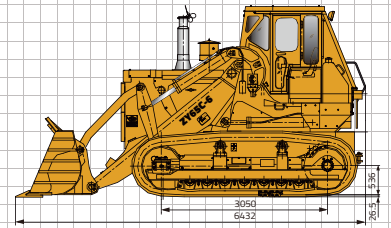

CRAWLER LOADER ZY65C

ZOOMLION

CRAWLER LOADER ZY65C

	Items	Units	ZY65C	ZY65C-6
Basic Technical Data	Operating Weight (common /steel slag bucket)	kg	31300/31500	31200/31400
	Length (common /steel slag bucket)	mm	6540/6432	6540/6432
	Width (common /steel slag bucket)	mm	2936/2946	2936/2946
	Height (to top of cab)	mm	3505	3505
	Max. Pry-out Force	kN	183	183
	Max. Penetration Force	kN	252	252
	Max. Drawbar Pull	kN	470	470
	Forward Speed (I/II/III)	km/h	0-3.5/6.4/11.2	0-3.5/6.4/11.2
	Reverse Speed (I/II/III)	km/h	0-4.2/7.7/13.2	0-4.2/7.7/13.2
Engine	Manufacturer	/	CUMMINS	CUMMINS
	Model	/	NT85-C280	QSNT-C261530
	Displacement	L	14	14
	Rated Speed	r/min	1850	1900
	Rated Power	kW	183	195
	Fuel Consumption Rate	g/kW·h	≤227	≤203
	Emission Standard	/	EU Stage II	EU Stage IIIA
Undercarriage	Width of Track Shoe	mm	510	510
	Pitch	mm	216	216
	Track Gauge	mm	2250	2250
	Length of Track On Ground	mm	3050	3050
	Ground Clearance	mm	445	445
	Grouser Height	mm	26.5	26.5
	Track Pad Type	/	triple-grouser	triple-grouser
	Number of Track Shoes (per side)	piece	41	41
	Number of Track Roller (per side)	piece	7	7
Working Device	Common Bucket Capacity	m ³	3.2	3.2
	Steel slag Bucket Capacity	m ³	2.6	2.6
	Rated Load Capacity	kg	6500	6500
	Digging Depth	mm	145	145
	Max. Back-tilting Angle (bucket on ground)	°	47	47
	Max. Back-tilting Angle (bucket at mix. lifting position)	°	53	53
	Dumping Angle	°	45	45
	Dumping Height (common bucket)	mm	3090	3080
	Dumping Height (steel slag bucket)	mm	3166	3156
	Dumping Reach at Max. Height (common bucket)	mm	1516	1516
Dumping Reach at Max. Height (steel slag bucket)	mm	1440	1440	