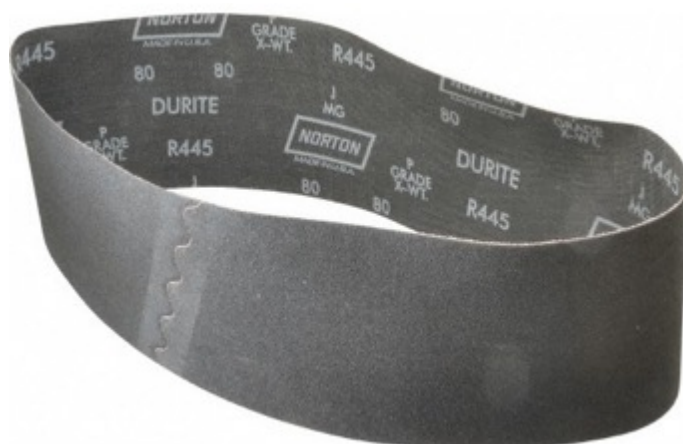

Silicon Carbide Abrasive Belts

Silicon Carbide Abrasive Belt Sizes				
Specifications				
Length (mm)	Width (mm)	Grit Size	Bond	Order Number
330	10	P80	R445	66261190873
455	13	P220	R445	66261190888
475	15	P80	R445	69957382114
		P100		63642547788
		P120		69957382115
		P150		66261190889
		P220		66261190891
		P240		66261190893
		P320		66261190894
520	20	P80	R445	63642567304
		P120		63642547790
		P220		63642524658
530	30	P60	R445	66261190899
		P80		69957332118
		P120		69957382119
		P150		69957371883
533	12	P80	R445	66261190884
		P120		66261190885
		P400		66261190886
533	19	P80	R445	69957382116
		P180		69957382117
533	20	P80	R445	63642513590
533	25	P60	R445	66261190895
		P180		66254401734
		P400		63642525280
533	28	P80	R445	66261190900
		P100		66261190902

Everjoy Industrial Supplies Pte. Ltd.

38 Woodlands Industrial Park E1, #04-11 Singapore 757700

Telephone: + 65 6748 3093

Fax: +65 6748 7202

Email: tsupport@everjoy.com.sg

Website: www.everjoy.com.sg