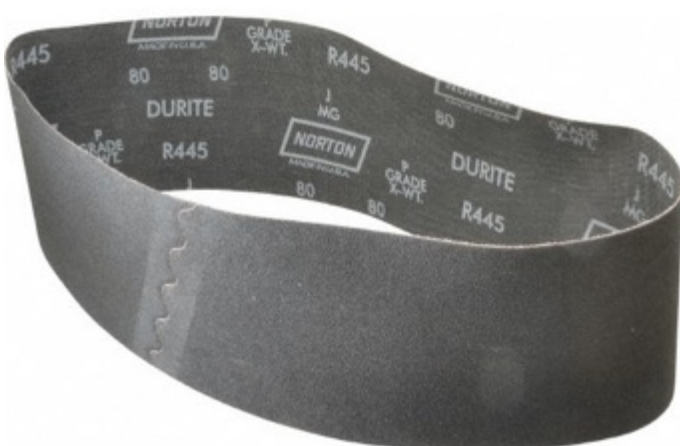

Type of abrasive:

Diamond

Typical application:

Seaming

Type of abrasive:

NORaX® structured silicon carbide

Typical application:

Seaming

Type of abrasive:

Silicon Carbide

Typical application:

Seaming of glass edges with different grit sizes, depending on the material removal and the desired surface quality

Type of abrasive:

Cork

Typical application: