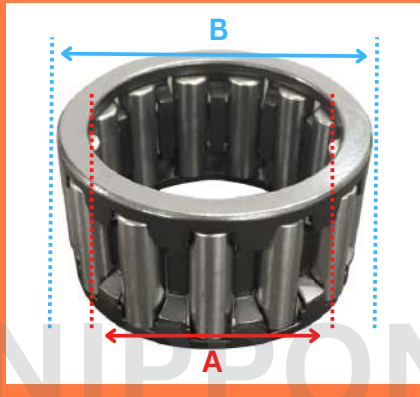

旋回装置
SWING DEVICE

適用号機 100001-
Serial No.

GEAR

A: Teeth:
B: High:

BEARING

A: High:
B:

PIN

A: C:
B:

SHAFT

A: Teeth No. 1:
B: Teeth No. 2:
High:

Main Pump Assy

Swing Motor Assy

Travel Motor Assy

Main Relief Valve

Turbo

Gear Pump