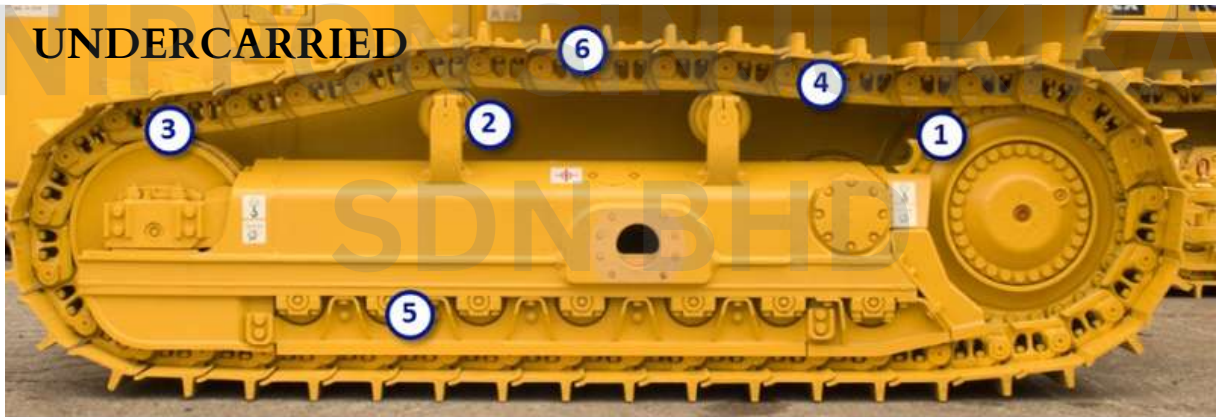

U-Seal

O-Ring Kit

Fan Belt

TRACK ADJUSTER SET

UNDERCARRIED

BUCKET PIN & BUSH

Liner Kit

Fan