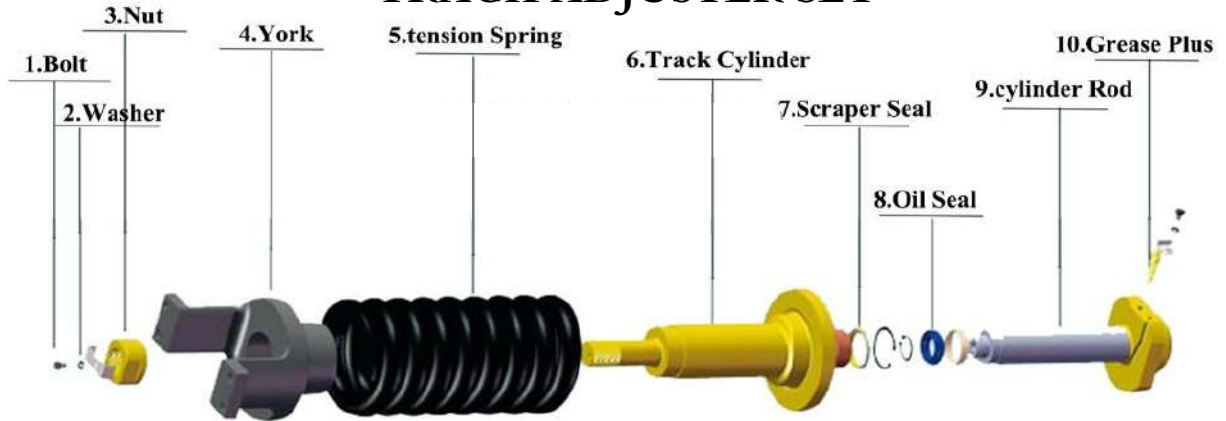

AC Pump Kit
& Filter

Breather

Main Pump &
Regulator Kit

Swing Motor Kit

Track Motor Kit

Control Valve Kit

Boom, Arm,
Bucket Seal Kit

Oil Seal

U-Seal

O-Ring Kit

Fan Belt

TRACK ADJUSTER SET

UNDERCARRIED

BUCKET PIN & BUSH

Liner Kit

Fan