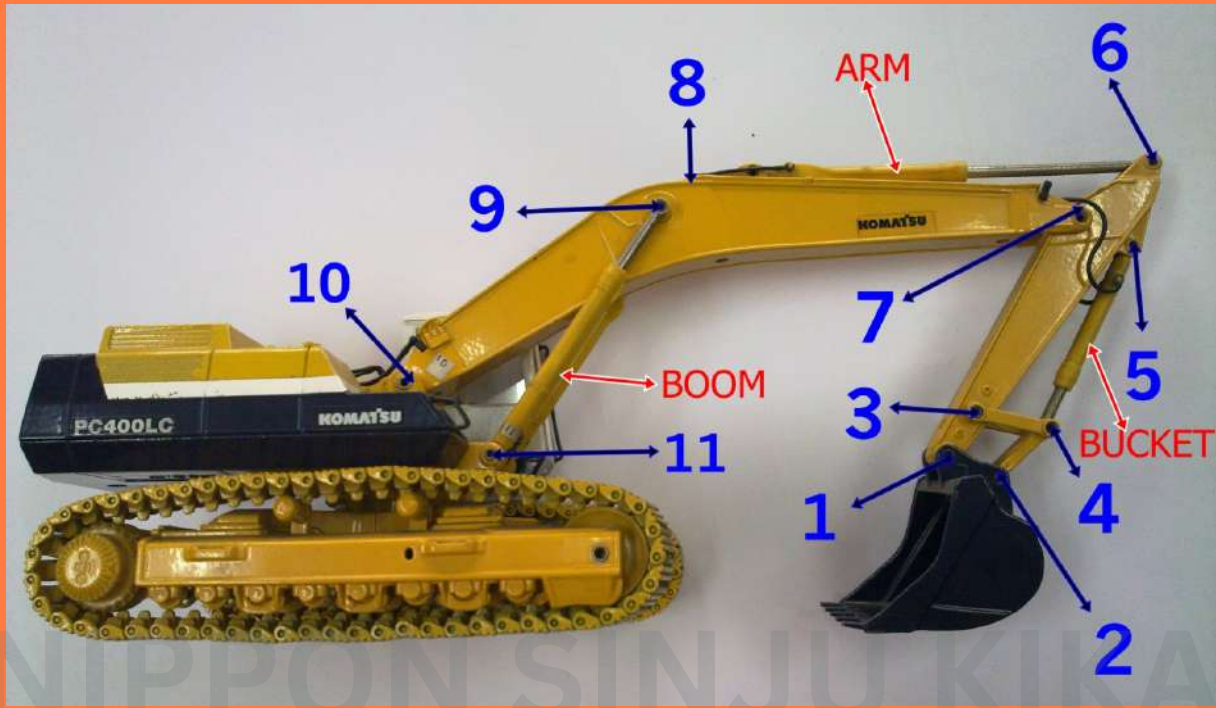

U-Seal

O-Ring Kit

Fan Belt

TRACK ADJUSTER SET

UNDERCARRIED

BUCKET PIN & BUSH

Liner Kit

Fan