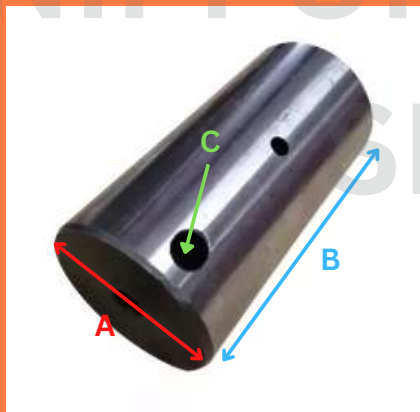

旋回装置
SWING DEVICE

適用号機 100001-
Serial No.

GEAR

A: Teeth:
B: High:

BEARING

A: High:
B:

PIN

A: C:
B:

SHAFT

A: Teeth No. 1:
B: Teeth No. 2:
High:

Main Pump Assy

Swing Motor Assy

Travel Motor Assy

Main Relief Valve

Turbo

Gear Pump