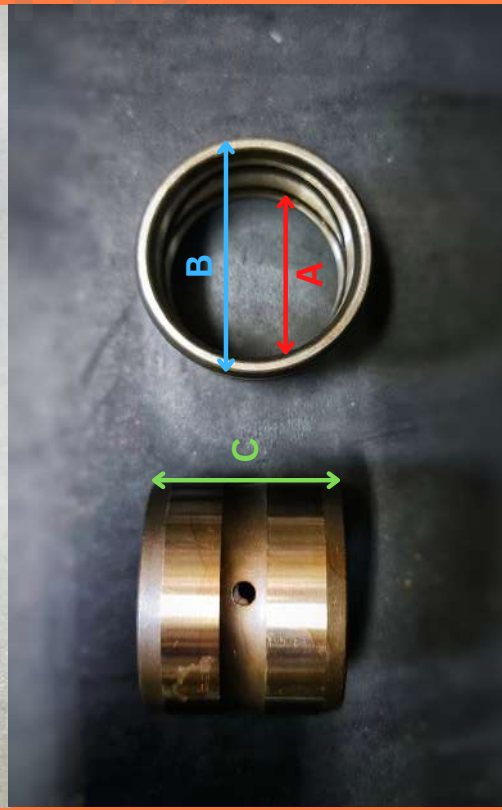

U-Seal

O-Ring Kit

Fan Belt

TRACK ADJUSTER SET

UNDERCARRIED

BUCKET PIN & BUSH

Liner Kit

Fan