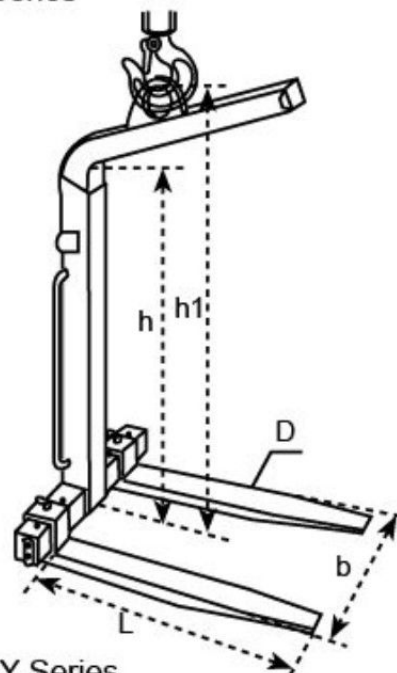

i-Lift No.	2313301	2313302	2313303	2313304
Model	CK10	CK20	CK30	CK50
Work Load Limit WLL kg(lb.)	1000(2200)	2000(4400)	3000(6600)	5000(11000)
Adjustable Fork Width b mm(in.)	350-900(13.8-35.4)	400-900(16-35.4)	450-900(17.7-35.4)	530-1000(20.8-40)
Hook Height h1 mm(in.)	1390-1890(54.7-74.4)	1640-2340(64.6-92.1)	1670-2370(65.7-93.3)	1700-2400(67-94.5)
Effective Height h mm(in.)	1100-1600(44-63)	1300-2000(51.2-78.7)		
Fork Length L mm(in.)	1000(40)			
Fork Cross D mm(in.)	100x30(4x1.2)	120x40(4.8-1.6)	120x50(4.8x2)	150x60(6x2.4)
Overall Size LxWxH mm(in.)	1120x920x1390 (44x36.2x54.7)	1140x920x1640 (44.8x36.2x64.6)	1140x920x1670 (44.8x36.2x65.7)	1140x920x1670 (44.8x36.2x65.7)
Net Weight kg(lb.)	130(286)	200(440)	250(550)	370(814)

CK Series

i-Lift No.	2313305	2313306	2313307	2313308
Model	CY10	CY20	CY30	CY50
Work Load Limit WLL kg(lb.)	1000(2200)	2000(4400)	3000(6600)	5000(11000)
Adjustable Fork Width b mm(in.)	350-900(13.8-35.4)	400-900(16-35.4)	450-900(17.7-35.4)	530-1000(20.8-40)
Hook Height h1 mm(in.)	1420-1920(55.9-75.6)	1655-2355(65.2-92.7)	1720-2420(67.7-95.3)	1710-2410(67.3-94.9)
Effective Height h mm(in.)	1100-1600(44-63)	1300-2000(51.2-78.7)		
Fork Length L mm(in.)	1000(40)			
Fork Cross D mm(in.)	100x30(4x1.2)	120x40(4.8-1.6)	120x50(4.8x2)	150x60(6x2.4)
Overall Size LxWxH mm(in.)	1120x920x1530 (44x36.2x60.2)	1140x920x1775 (44.8x36.2x69.9)	1140x920x1850 (44.8x36.2x72.8)	1160x1020x1850 (45.6x40.2x72.8)
Net Weight kg(lb.)	140(308)	220(484)	280(616)	380(836)