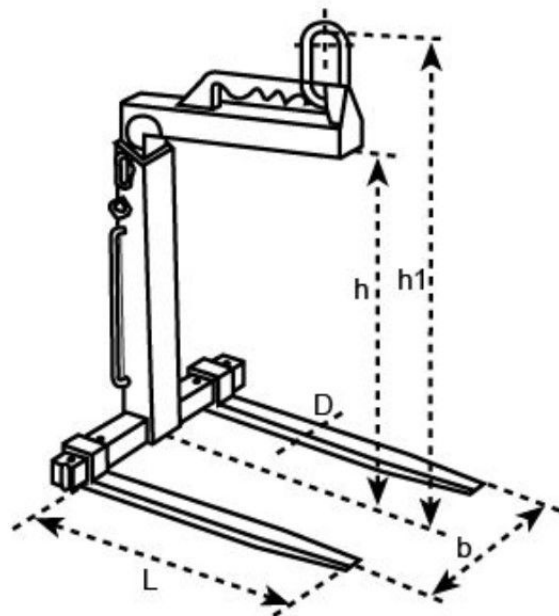

i-Lift No.	2313301	2313302	2313303	2313304
Model	CK10	CK20	CK30	CK50
Work Load Limit WLL kg(lb.)	1000(2200)	2000(4400)	3000(6600)	5000(11000)
Adjustable Fork Width b mm(in.)	350-900(13.8-35.4)	400-900(16-35.4)	450-900(17.7-35.4)	530-1000(20.8-40)
Hook Height h1 mm(in.)	1390-1890(54.7-74.4)	1640-2340(64.6-92.1)	1670-2370(65.7-93.3)	1700-2400(67-94.5)
Effective Height h mm(in.)	1100-1600(44-63)	1300-2000(51.2-78.7)		
Fork Length L mm(in.)	1000(40)			
Fork Cross D mm(in.)	100x30(4x1.2)	120x40(4.8-1.6)	120x50(4.8x2)	150x60(6x2.4)
Overall Size LxWxH mm(in.)	1120x920x1390 (44x36.2x54.7)	1140x920x1640 (44.8x36.2x64.6)	1140x920x1670 (44.8x36.2x65.7)	1140x920x1670 (44.8x36.2x65.7)
Net Weight kg(lb.)	130(286)	200(440)	250(550)	370(814)

CK Series

i-Lift No.	2313305	2313306	2313307	2313308
Model	CY10	CY20	CY30	CY50
Work Load Limit WLL kg(lb.)	1000(2200)	2000(4400)	3000(6600)	5000(11000)
Adjustable Fork Width b mm(in.)	350-900(13.8-35.4)	400-900(16-35.4)	450-900(17.7-35.4)	530-1000(20.8-40)
Hook Height h1 mm(in.)	1420-1920(55.9-75.6)	1655-2355(65.2-92.7)	1720-2420(67.7-95.3)	1710-2410(67.3-94.9)
Effective Height h mm(in.)	1100-1600(44-63)	1300-2000(51.2-78.7)		
Fork Length L mm(in.)	1000(40)			
Fork Cross D mm(in.)	100x30(4x1.2)	120x40(4.8-1.6)	120x50(4.8x2)	150x60(6x2.4)
Overall Size LxWxH mm(in.)	1120x920x1530 (44x36.2x60.2)	1140x920x1775 (44.8x36.2x69.9)	1140x920x1850 (44.8x36.2x72.8)	1160x1020x1850 (45.6x40.2x72.8)
Net Weight kg(lb.)	140(308)	220(484)	280(616)	380(836)